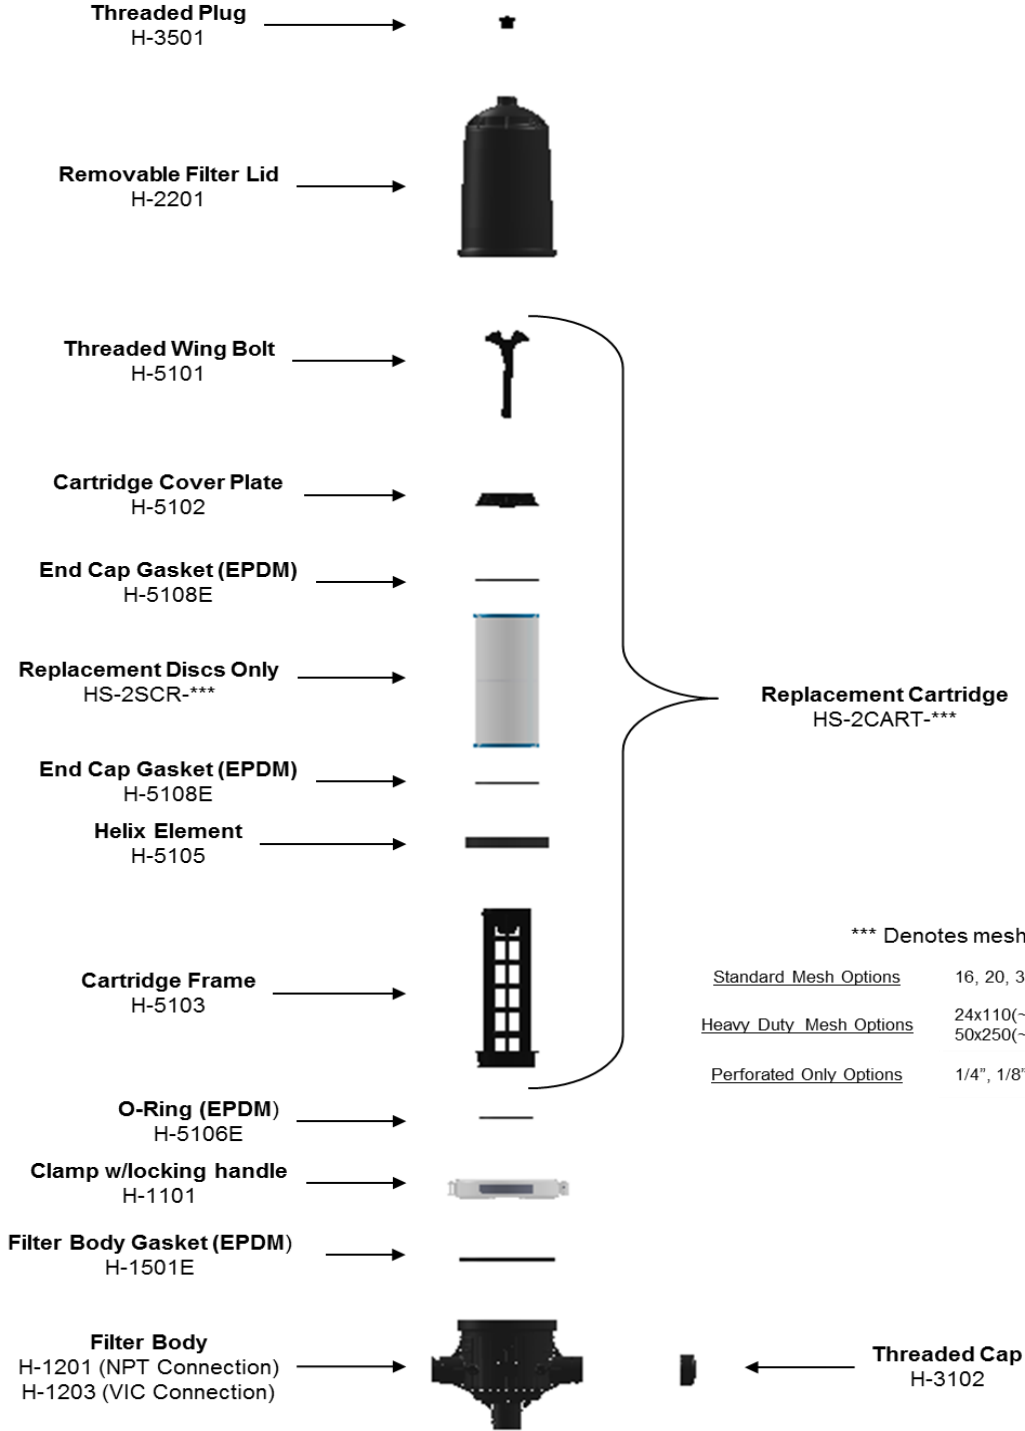

HS Series - 2" HELIX Screen Filter Exploded View

Complete Filter HS-2NA-*** and HS-2NW-***

*** Denotes mesh size

<u>Standard Mesh Options</u>	16, 20, 30, 40, 50, 60, 80, 100, 120, 150, 200
<u>Heavy Duty Mesh Options</u>	24x110(~120), 30x150(~150), 40x200(~200), 50x250(~300)
<u>Perforated Only Options</u>	1/4", 1/8", 1/16"