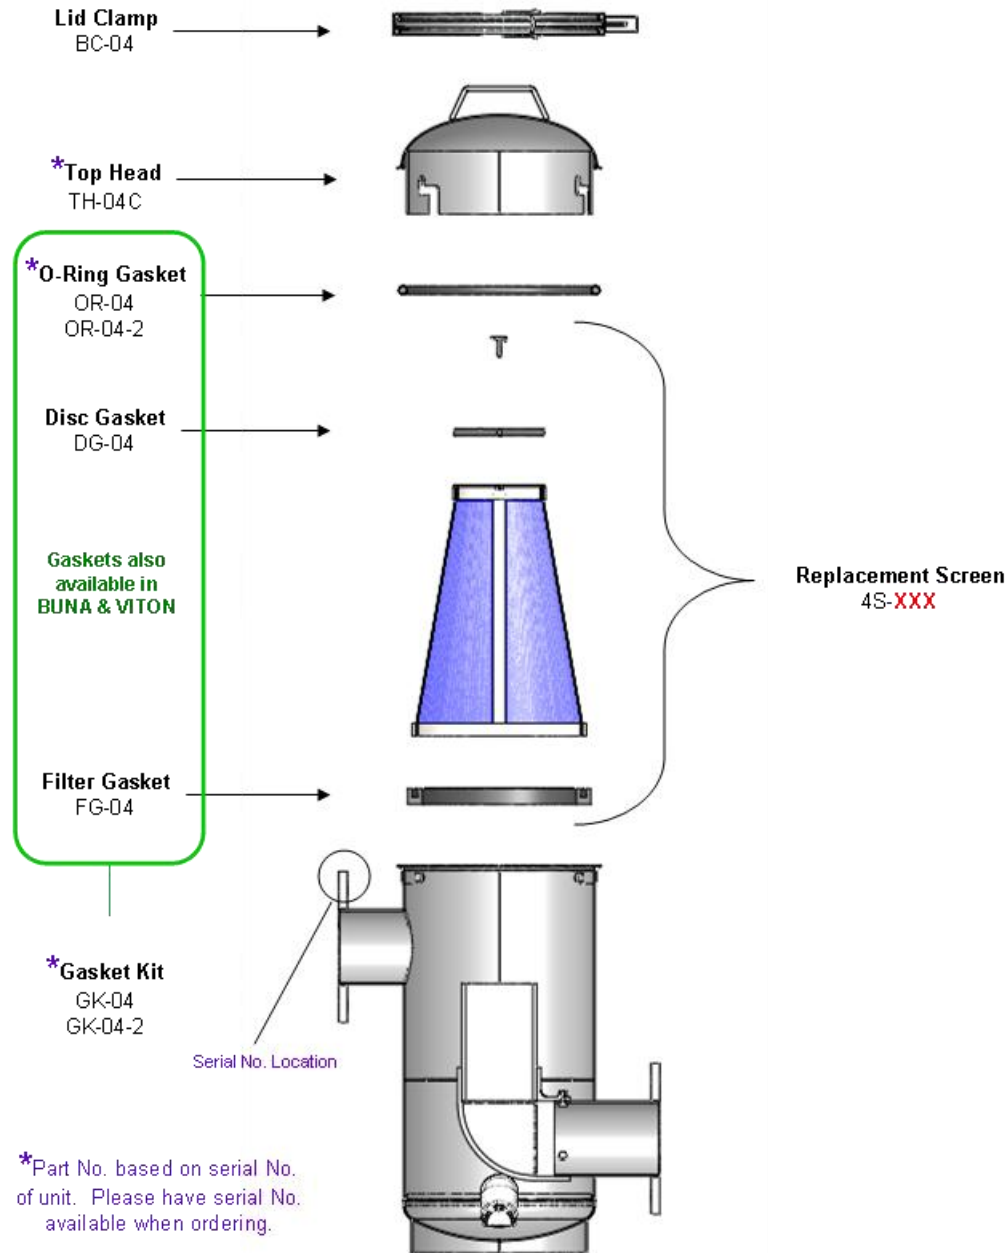

## Thompson Filter - 4" Exploded View

### Complete Filter MLI-04C-**XXX**

**XXX** Denotes Mesh Options

Mesh Options – 16, 20, 30, 40, 50, 60, 80, 100, 120, 150, 200

Heavy Duty Mesh – 24x110, 30x150, 40x200, 50x250 (Dutch weave screens; heavier wire gauge, lower open area %)